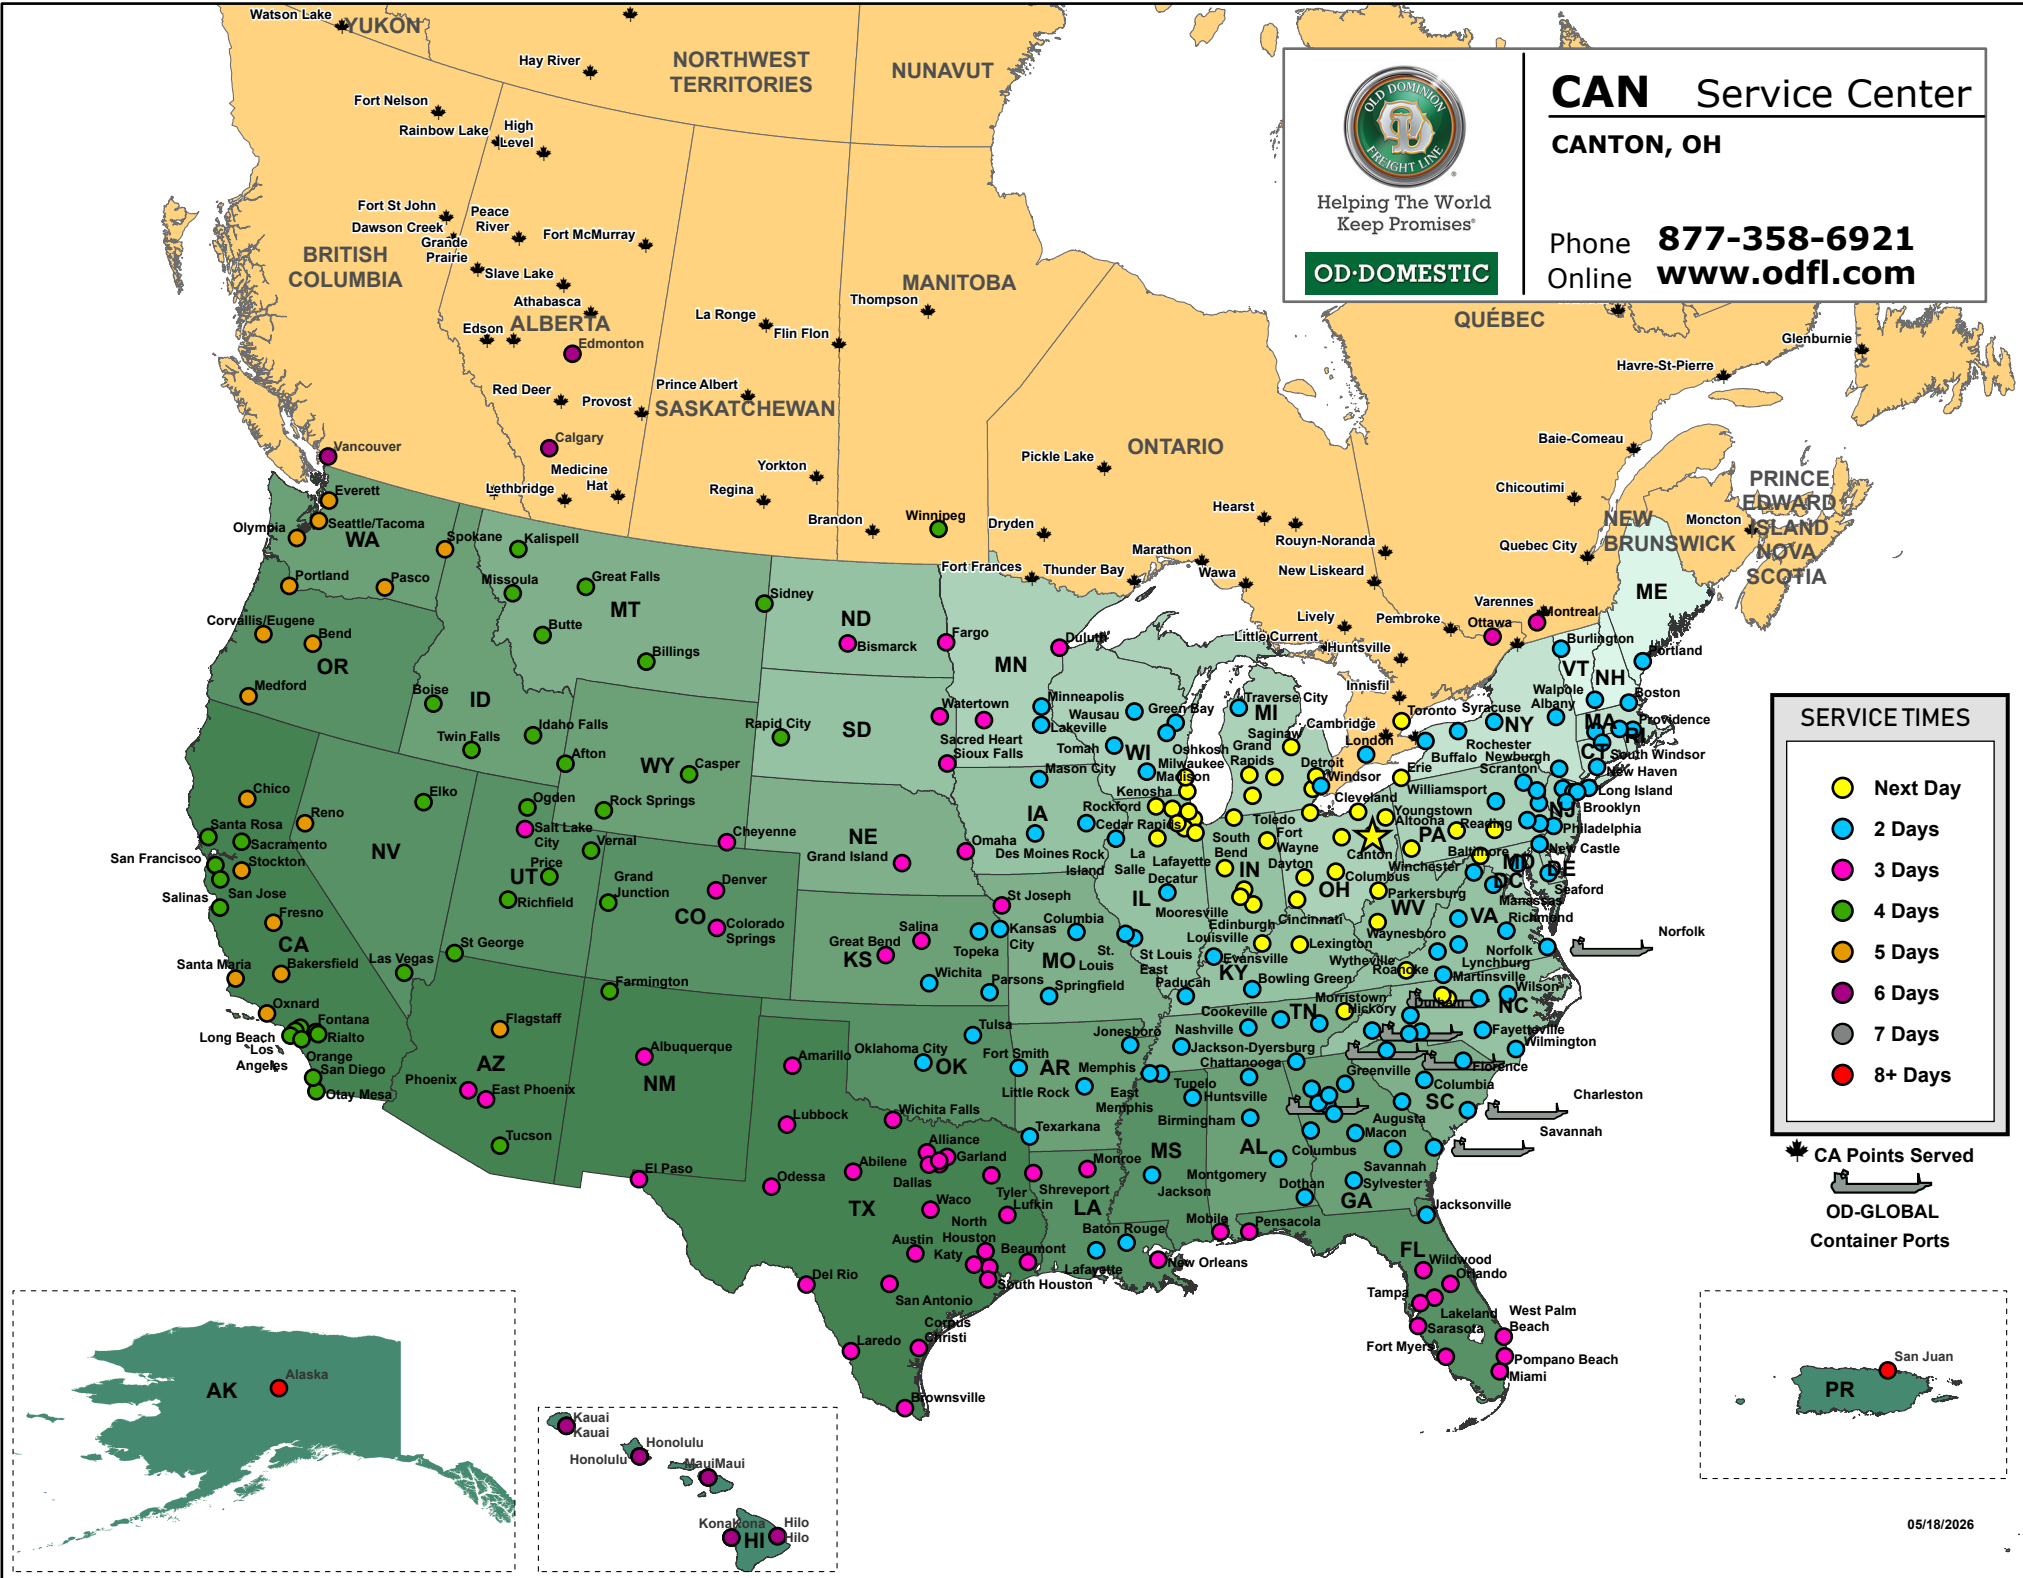

Helping The World Keep Promises™

OD-DOMESTIC

CAN Service Center

CANTON, OH

Phone **877-358-6921**

Online **www.odfl.com**

SERVICE TIMES

- Next Day
- 2 Days
- 3 Days
- 4 Days
- 5 Days
- 6 Days
- 7 Days
- 8+ Days

CA Points Served

OD-GLOBAL Container Ports