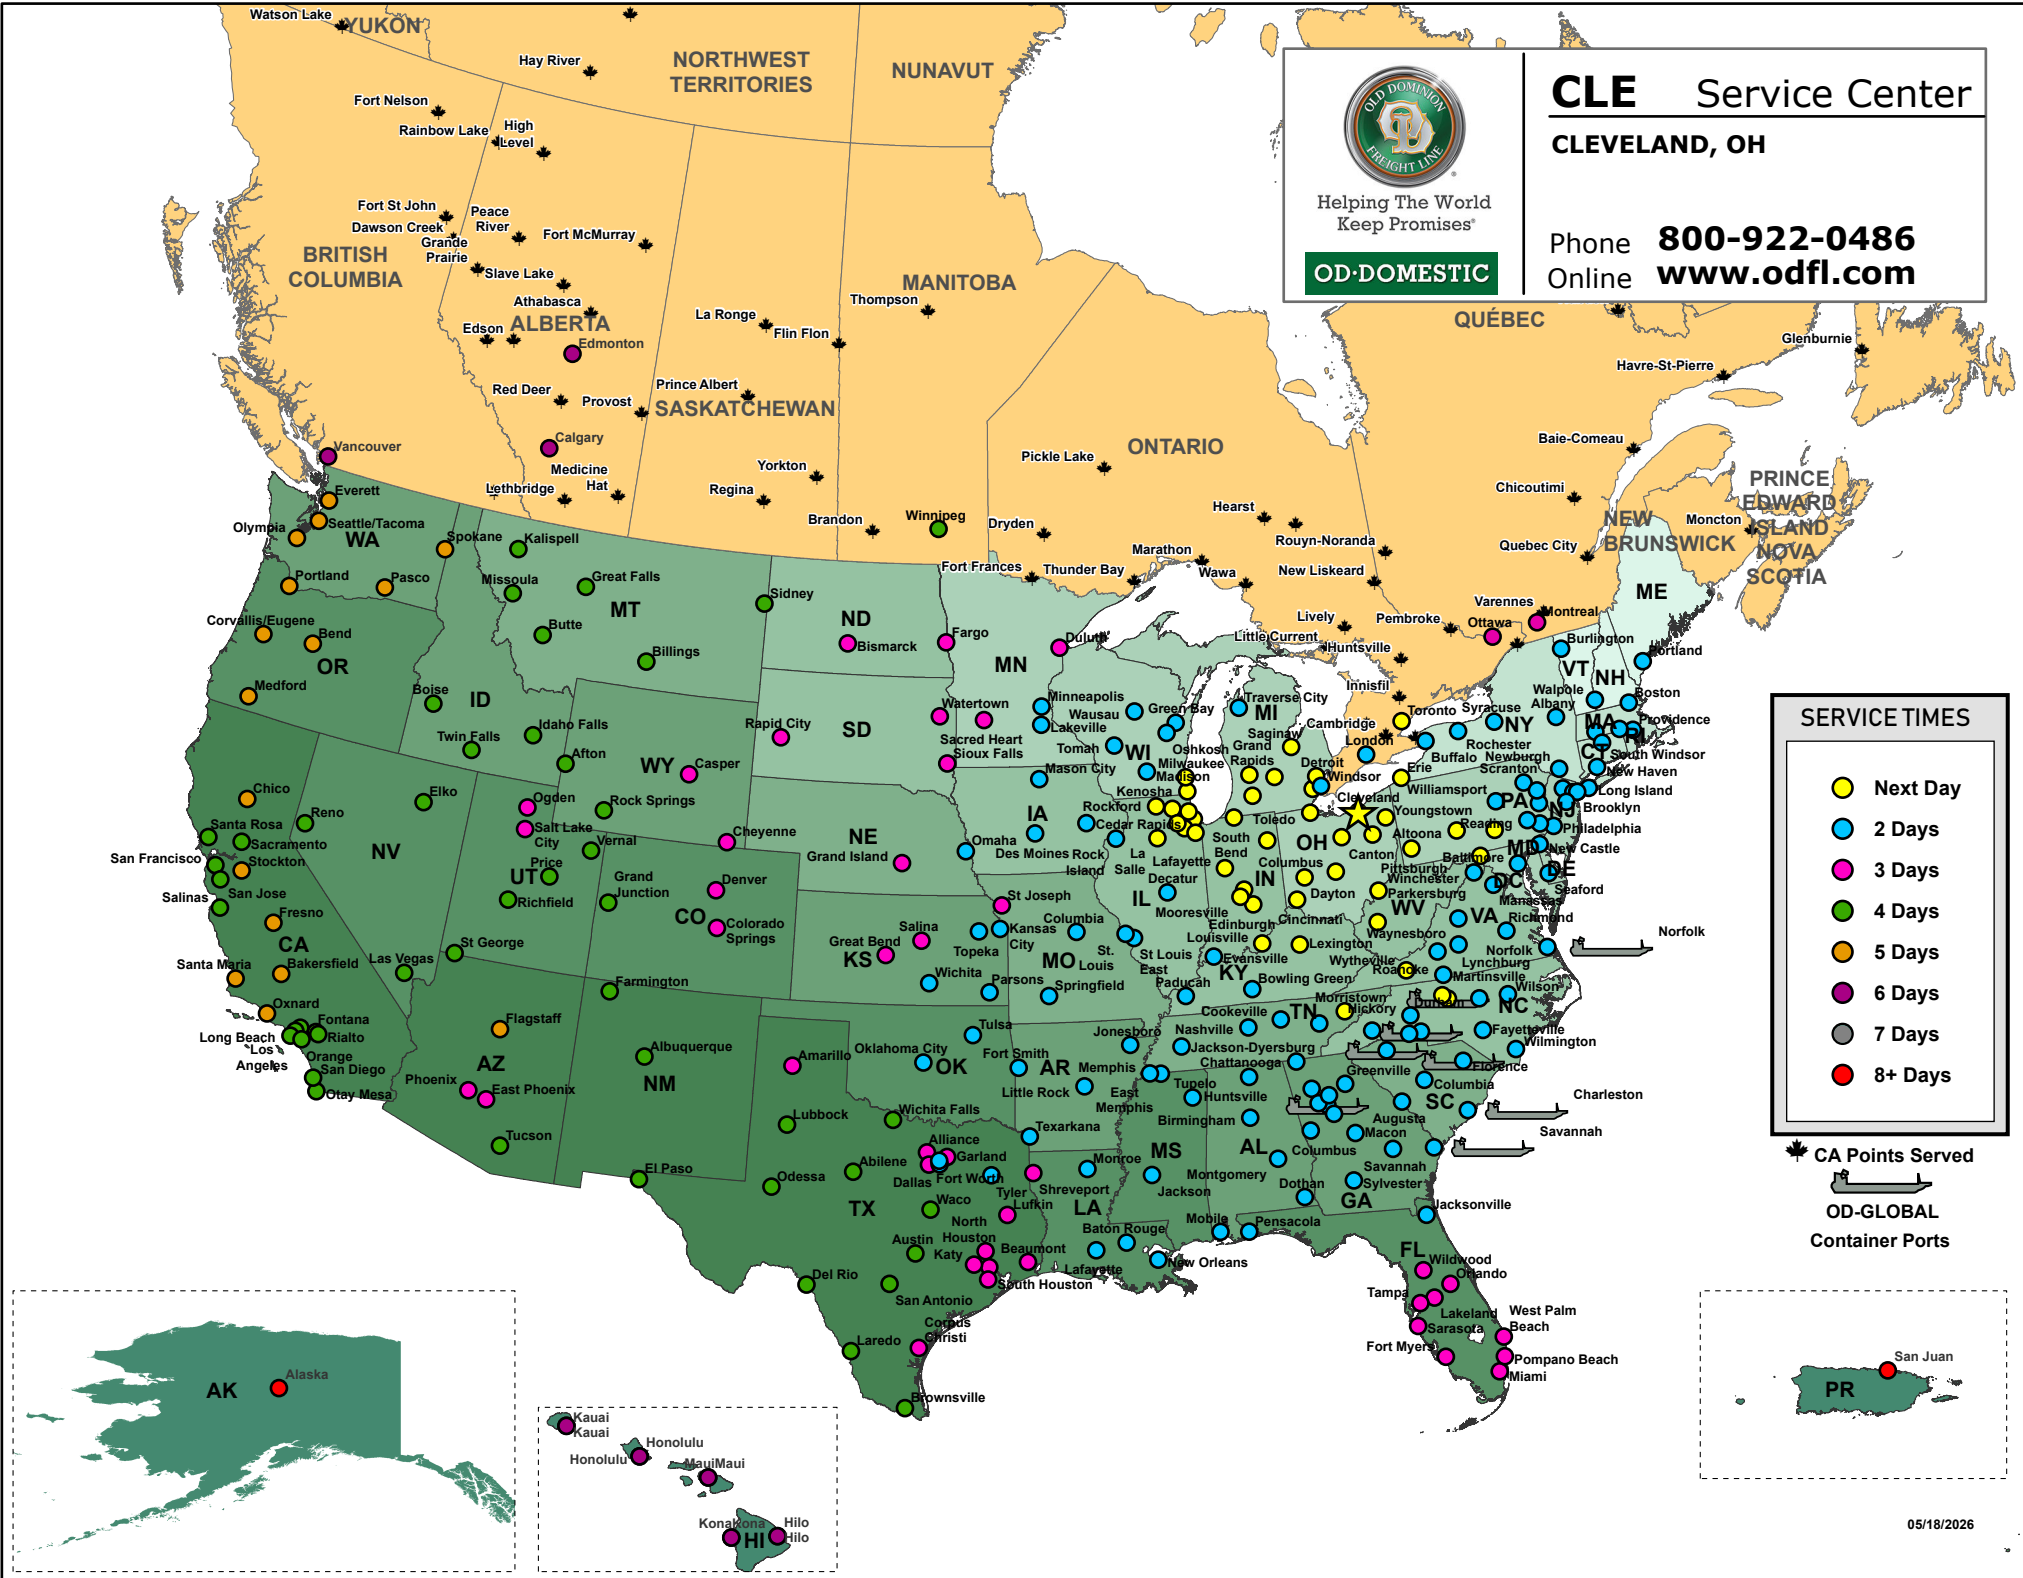

Helping The World
Keep Promises™

OD-DOMESTIC

CLE Service Center

CLEVELAND, OH

Phone **800-922-0486**

Online **www.odfl.com**

SERVICE TIMES

- Next Day
- 2 Days
- 3 Days
- 4 Days
- 5 Days
- 6 Days
- 7 Days
- 8+ Days

CA Points Served

OD-GLOBAL Container Ports