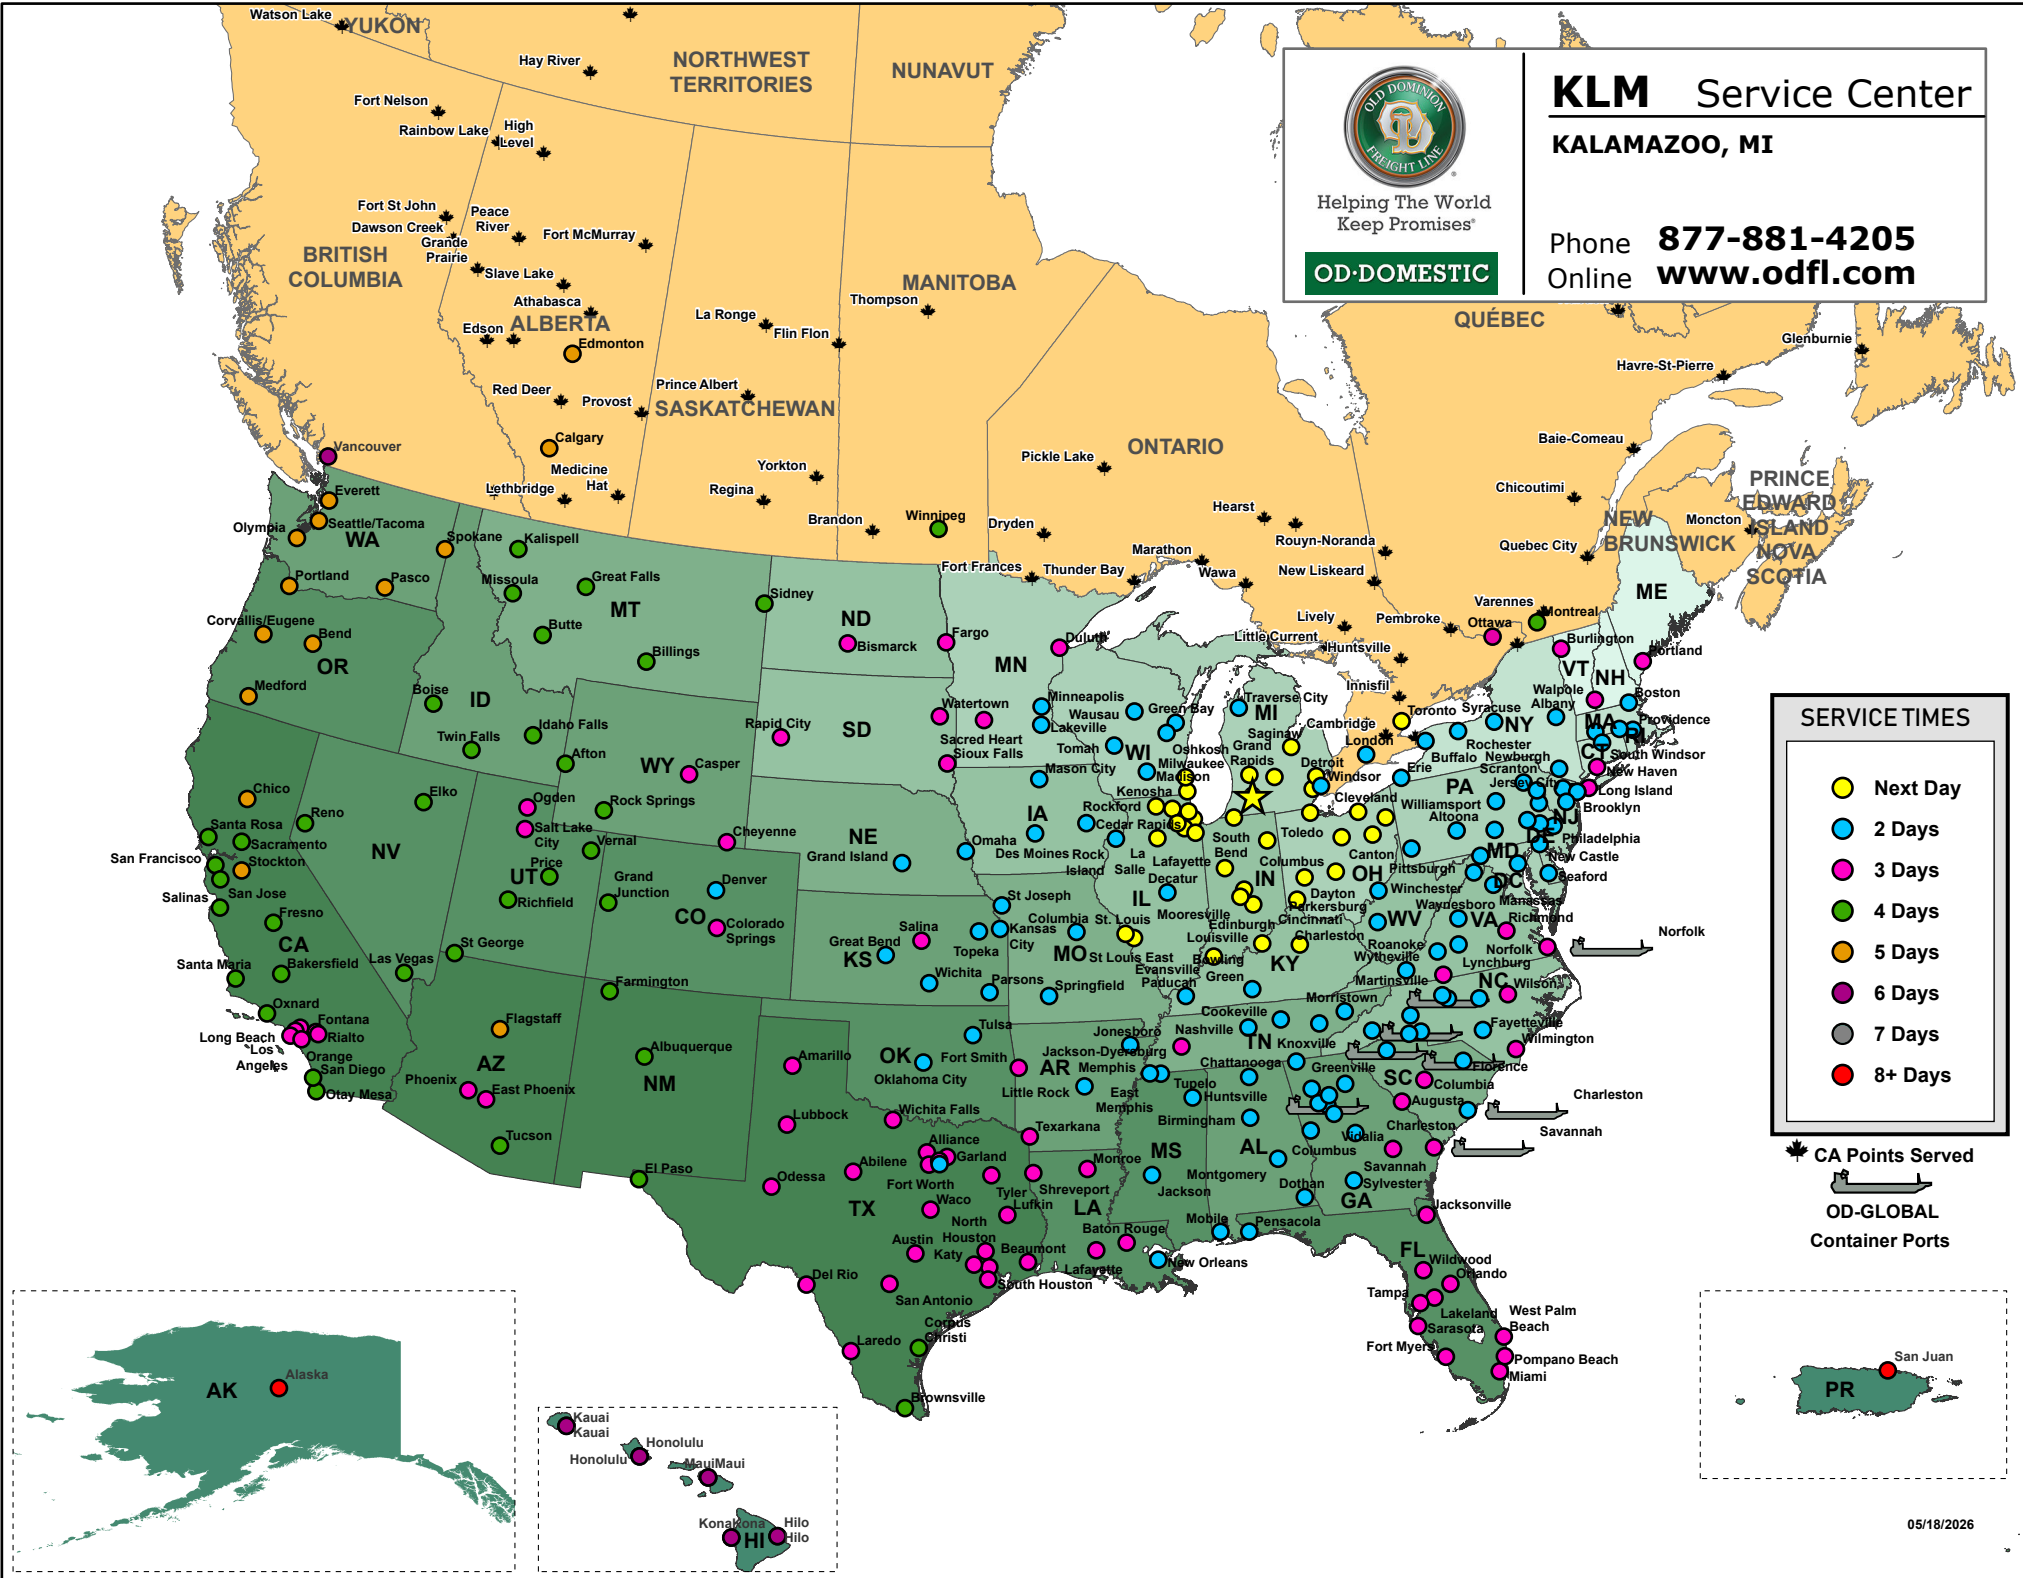

# KLM Service Center

KALAMAZOO, MI

Helping The World Keep Promises™

OD-DOMESTIC

Phone **877-881-4205**

Online **www.odfl.com**

**SERVICE TIMES**

- Next Day
- 2 Days
- 3 Days
- 4 Days
- 5 Days
- 6 Days
- 7 Days
- 8+ Days

★ CA Points Served  
 ↳ OD-GLOBAL Container Ports